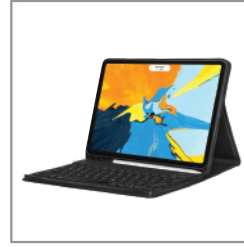

TECHNICAL SPECIFICATIONS

1. **CASEILIA**
2. Model: for iPad Pro 12.9"
   - Keyboard Detachable: No
   - BT Verion: BT3.0 (Broadcom)
   - Effective Working Distance: 10M
   - Standby Time: 100days
   - Charging Time: 2 hours
   - Battery Capacity: 250mAh
   - Button Force: 80±10g
   - Button Life: 3mil hits
   - Charging Method: microUSB
   - Matreials: PU Leather + Plastic
   - Color Options: Black, White

1. **CASEILIA-DT**
2. Model: for iPad Pro 12.9"
   - Keyboard Detachable: Yes
   - BT Verion: BT3.0 (Broadcom)
   - Effective Working Distance: 10M
   - Standby Time: 100days
   - Charging Time: 2 to 3 hours
   - Battery Capacity: 350mAh
   - Button Force: 80±10g
   - Button Life: 5mil hits
   - Charging Method: Magnetic
   - Matreials: Super Fiber
   - Color Options: Black

1. **CASEILIA**
2. Model: for iPad Pro 11"
   - Keyboard Detachable: No
   - BT Verion: BT3.0 (Broadcom)
   - Effective Working Distance: 10M
   - Standby Time: 100days
   - Charging Time: 2 to 3 hours
   - Battery Capacity: 250mAh
   - Button Force: 80±10g
   - Button Life: 5mil hits
   - Charging Method: microUSB
   - Matreials: PU+TPE
   - Color Options: Black, Blue, Rose Gold

1. **CASEILIA-DT**
2. Model: for iPad Pro 11"
   - Keyboard Detachable: Yes
   - BT Verion: BT3.0 (Broadcom)
   - Effective Working Distance: 10M
   - Standby Time: 100days
   - Charging Time: 2 to 3 hours
   - Battery Capacity: 350mAh
   - Button Force: 80±10g
   - Button Life: 3mil hits
   - Charging Method: microUSB
   - Matreials: PU+ABS+PU
   - Color Options: Black

1. **CASEILIA**
2. Model: for iPad Air 10.5"
   - Keyboard Detachable: No
   - BT Verion: BT3.0 (Broadcom)
   - Effective Working Distance: 10M
   - Standby Time: 100days
   - Charging Time: 2 hours
   - Battery Capacity: 220mAh
   - Button Force: 80±10g
   - Button Life: 2mil hits
   - Charging Method: microUSB
   - Matreials: PU leather and plastic
   - Color Options: Black, White

1. **CASEILIA-BL**
2. Model: for iPad Air 10.5"
   - Keyboard Detachable: No
   - BT Verion: BT3.0 (Broadcom)
   - Effective Working Distance: 10M
   - Standby Time: 100days
   - Charging Time: 2-3 hours
   - Battery Capacity: 250mAh
   - Button Force: 80±10g
   - Button Life: 5mil hits
   - Charging Method: Magnetic
   - Matreials: Super Fibre
   - Color Options: Black, White, Gold, Rose Gold, Red