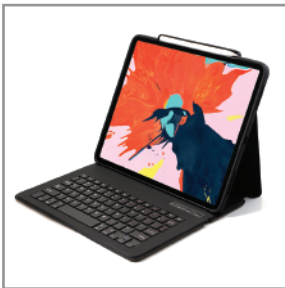

Regional Distributors Wanted

Caseilia Protective Case with Bluetooth Keyboard Made for iPad

High performance Shock-Proof Protective Case comes with Bluetooth Keyboard with Built-In USA Broadcom Chipset for Stable Connectivity

CASEILIA for iPad Pro 12.9"

CASEILIA for iPad Pro 11"

CASEILIA for iPad Air 10.5"

CASEILIA-DT for iPad Pro 12.9"

CASEILIA-DT for iPad Pro 11"

CASEILIA-BL for iPad Air 10.5"

CASEILIA

Protective Case with Bluetooth Keyboard

35000 (Black) / 35001 (White)

for iPad Pro 12.9"

DESIGNED FOR iPad Pro 12.9'

ULTRATHIN DESIGN

Ultra-slim and lightweight Wireless Keyboard Case for Apple iPad PRO 12.9'

IMPORTED ORIGINAL US BROADCOM CHIP

The smart chipset guarantees stable signal for secured connectivity. CASEILIA is tested and certified with FCC, CE, RoHS

STABLE CONNECTIVITY

Wireless Keyboard pairs easily with the iPad; Two stand slots and built-in magnet securely hold your iPad in landscape mode for comfortable reading and typing; One full charge gives you up to 100 hours of working time or 100 days' standby time