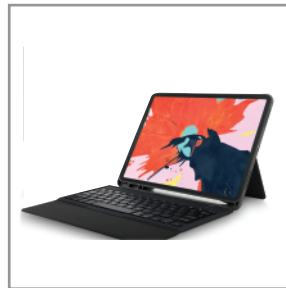

Regional Distributors Wanted

Caseilia Protective Case with Bluetooth Keyboard Made for iPad

High performance Shock-Proof Protective Case comes with Bluetooth Keyboard with Built-In USA Broadcom Chipset for Stable Connectivity

CASEILIA for iPad Pro 12.9"

CASEILIA for iPad Pro 11"

CASEILIA for iPad Air 10.5"

CASEILIA-DT for iPad Pro 12.9"

CASEILIA-DT for iPad Pro 11"

CASEILIA-BL for iPad Air 10.5"

CASEILIA

Protective Case with Bluetooth Keyboard

35000 (Black) / 35001 (White)

for iPad Pro 12.9"

DESIGNED FOR iPad Pro 12.9'

ULTRATHIN DESIGN

Ultra-slim and lightweight Wireless Keyboard Case for Apple iPad PRO 12.9'

IMPORTED ORIGINAL US BROADCOM CHIP

The smart chipset guarantees stable signal for secured connectivity. CASEILIA is tested and certified with FCC, CE, RoHS

DELICATE DESIGN

Premium composition leather exterior and soft interior lining offer full protection against daily use; Flexible TPE edge absorbs accidental shock and easily puts your iPad into the case