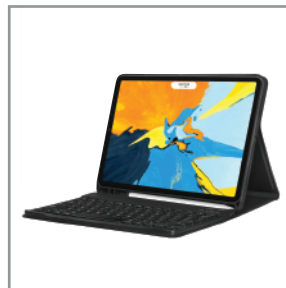

Regional Distributors Wanted

Caseilia Protective Case with Bluetooth Keyboard Made for iPad

High performance Shock-Proof Protective Case comes with Bluetooth Keyboard with Built-In USA Broadcom Chipset for Stable Connectivity

CASEILIA for iPad Pro 12.9"

CASEILIA for iPad Pro 11"

CASEILIA for iPad Air 10.5"

CASEILIA-DT for iPad Pro 12.9"

CASEILIA-DT for iPad Pro 11"

CASEILIA-BL for iPad Air 10.5"

CASEILIA

Protective Case with Bluetooth Keyboard

35000 (Black) / 35001 (White)

for iPad Pro 12.9"

DESIGNED FOR iPad Pro 12.9'

ULTRATHIN DESIGN

Ultra-slim and lightweight Wireless Keyboard Case for Apple iPad PRO 12.9'

IMPORTED ORIGINAL US BROADCOM CHIP

The smart chipset guarantees stable signal for secured connectivity. CASEILIA is tested and certified with FCC, CE, RoHS