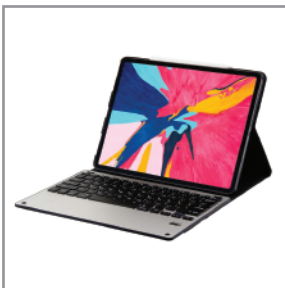

Regional Distributors Wanted

Caseilia Protective Case with Bluetooth Keyboard Made for iPad

High performance Shock-Proof Protective Case comes with Bluetooth Keyboard with Built-In USA Broadcom Chipset for Stable Connectivity

CASEILIA for iPad Pro 12.9"

CASEILIA for iPad Pro 11"

CASEILIA for iPad Air 10.5"

CASEILIA-DT for iPad Pro 12.9"

CASEILIA-DT for iPad Pro 11"

CASEILIA-BL for iPad Air 10.5"

CASEILIA

Protective Case with Bluetooth Keyboard

35000 (Black) / 35001 (White)

for iPad Pro 12.9"

DESIGNED FOR iPad Pro 12.9'

ULTRATHIN DESIGN

Ultra-slim and lightweight Wireless Keyboard Case for Apple iPad PRO 12.9'

IMPORTED ORIGINAL US BROADCOM CHIP

The smart chipset guarantees stable signal for secured connectivity. CASEILIA is tested and certified with FCC, CE, RoHS